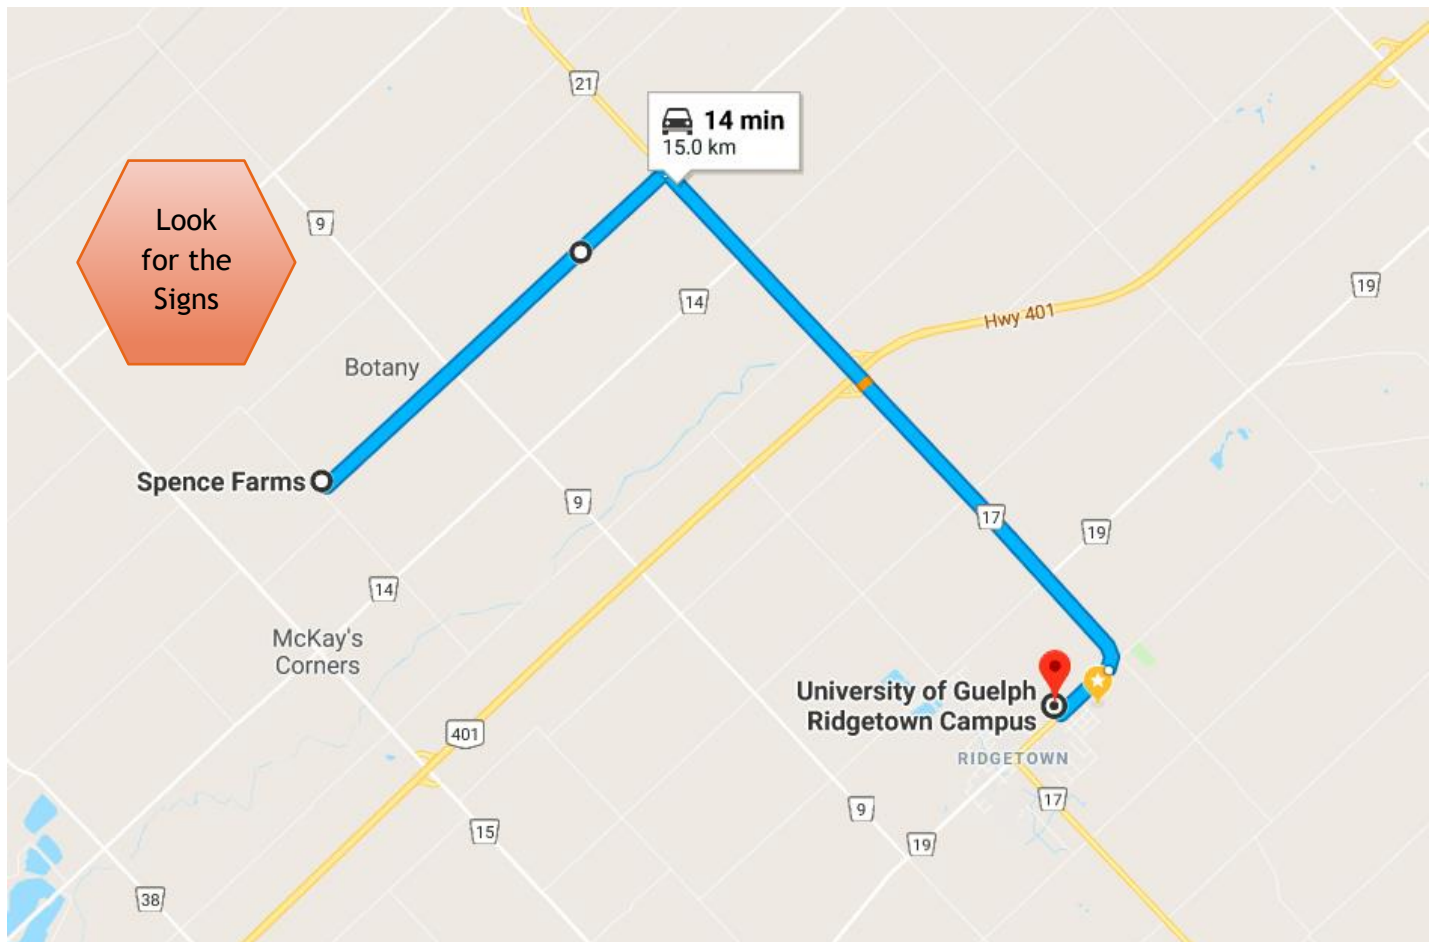

## Directions to Ridgetown Vegetable Open House:

**1:30** - Meet at the Ridgetown Campus tomato breeding plots on Howard Road, just off Selton Line.

**2:15** - Wagon tour of Ridgetown campus plots. Park beside the Rudy Brown Rural Development Center building.